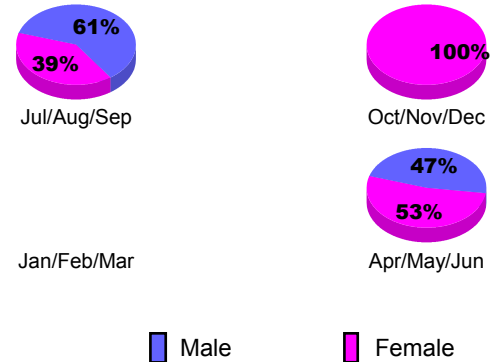

Club Results 2012-2013

Goal, New, Dropped, Gain/Loss

YTD Status Quo Clubs 2012-2013

Status Quo Clubs Compared to Status Quo Members

Club Gain/Loss 2012-2013

MEMBERSHIP

Month	Net Memb Goal	Actual New Memb	Actual Dropped Memb	Gain/Loss of Memb
2012-2013				
Jul/Aug/Sep	15	8	32	-24
Oct/Nov/Dec	15	30	29	1
Jan/Feb/Mar	-50	19	58	-39
Apr/May/June	75	42	25	17
Totals	55	99	144	-45

Membership Results 2012-2013

Goal, New, Dropped, Gain/Loss

Gender Comparison 2012-2013

Membership Gain/Loss 2012-2013