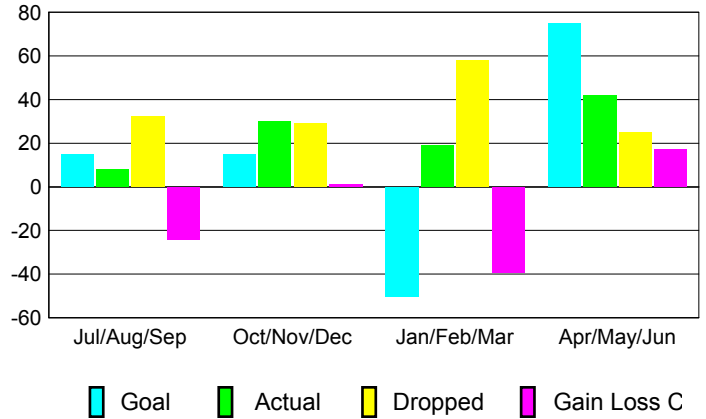

GMT: **TERRY GRAHAM**

Location: **NEWFOUNDLAND-LABRADOR**

GMT CA: **2**

CLUBS

Month	New Club Goal	Actual New Clubs	Actual Dropped Clubs	Gain/Loss of Clubs
2012-2013				
Jul/Aug/Sep	0	0	0	0
Oct/Nov/Dec	0	0	0	0
Jan/Feb/Mar	0	0	0	0
Apr/May/June	0	0	0	0
Totals	0	0	0	0

Club Results 2012-2013

Goal, New, Dropped, Gain/Loss

YTD Status Quo Clubs 2012-2013

Status Quo Clubs Compared to Status Quo Members

Club Gain/Loss 2012-2013

MEMBERSHIP

Month	Net Memb Goal	Actual New Memb	Actual Dropped Memb	Gain/Loss of Memb
2012-2013				
Jul/Aug/Sep	15	8	32	-24
Oct/Nov/Dec	15	30	29	1
Jan/Feb/Mar	-50	19	58	-39
Apr/May/June	75	42	25	17
Totals	55	99	144	-45

Membership Results 2012-2013

Goal, New, Dropped, Gain/Loss

Gender Comparison 2012-2013

Membership Gain/Loss 2012-2013